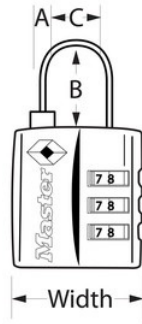

4680EURDNKL

30mm wide set-your-own combination TSA-Approved luggage padlock; nickel

- 30mm

- 3

- 3

- TSA

- 29

The Master Lock No. 4680EURDNKL Set-Your-Own Combination TSA-Approved Luggage Padlock features a 30mm wide metal body for durability. 3mm diameter shackle is 19mm long and made of steel, offering more strength. Transportation Security Administration (TSA) screeners can open, inspect and relock bags locked with a TSA-Approved lock. Lock your checked baggage with the lock TSA screeners won't cut! The Limited Lifetime Warranty provides peace of mind from a brand you can trust.

4680EURDNKL

30mm

A: 3 mm B: 19 mm C: 13
mm

4

24

Master Lock Europe S.A.S.

10 avenue de l'arche - Le Colisée Gardens, bâtiment A - 92 400 Courbevoie - La Défense - France
O: +33-1-41437200 | F: +33-1-41437204
www.masterlock.eu