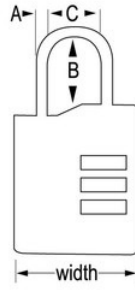

## 4686EURT

30mm wide zinc set-your-own combination TSA-Approved luggage padlock, assorted colours

- 30mm

4686EURT TSA30mm3mm20mmTSATSATSA

- 3

- TSA

- 29

- —

- 

-

4686EURT

30mm

A3 mm B20 mm C14 mm

4

16

---