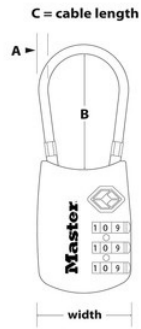

4688EURD

30mm

A: 3mm B: 40mm C:
15mm

4

24

Master Lock Europe S.A.S.

10 avenue de l'arche - Le Colisée Gardens, bâtiment A - 92 400 Courbevoie - La Défense - France
O: +33-1-41437200 | F: +33-1-41437204
www.masterlock.eu