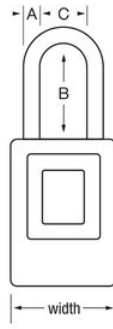

4901EURDLH

56

&

1500eURDBLK and
4400EUREC)

- Biometric access for personalized security ? your finger is the key!
- 10
-
- 2
- Light indicators identify key notifications ? fingerprint acceptance, low battery alerts
- CR2
-

4901EURDLH56mm9mm51mm2

4901EURDLH

56mm

A9 mm B51 mm C23 mm

4

Master Lock Europe S.A.S.

10 avenue de l'arche - Le Colisée Gardens, bâtiment A - 92 400 Courbevoie - La Défense - France
O:+33-1-41437200 | F:+33-1-41437204
www.masterlock.eu