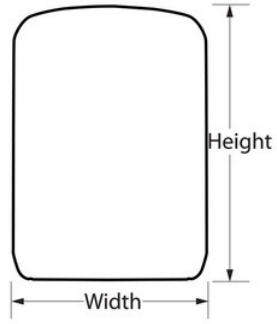

5403EURD

- 5403EURD106mm4

-
-
-
-
-

H x W x D

5403EURD

14.6 cm x 10.6 cm x 5.3
cm

4

Master Lock Europe S.A.S.