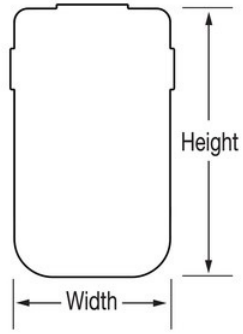

•

•

**H x W x D**

5425EURD

12.6 cm x 7.2 cm x 5.2  
cm

Gray

4

---