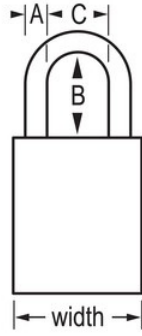

575EURD

38mm

&

- 38mm Wide solid brass lock body is strong, durable and resists corrosion
- Hardened steel shackle for added protection from cutting and sawing
- Dual ball bearing locking for added protection from prying and hammering
- 5
- ---

575EURD38mm7mm24mm54

575EURD

38mm

A7 mm B24 mm C19 mm

4

24

Master Lock Europe S.A.S.

10 avenue de l'arche - Le Colisée Gardens, bâtiment A - 92 400 Courbevoie - La Défense - France
O:+33-1-41437200 | F:+33-1-41437204
www.masterlock.eu