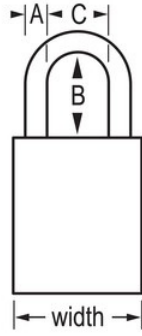

576EURDLH

44mm

A8 mm B51 mm C21 mm

4

24

Master Lock Europe S.A.S.

10 avenue de l'arche - Le Colisée Gardens, bâtiment A - 92 400 Courbevoie - La Défense - France
O:+33-1-41437200 | F:+33-1-41437204
www.masterlock.eu