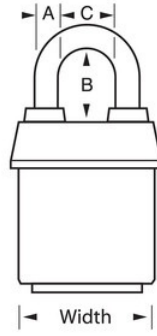

6121KALFORJ

2-1/8in (54mm) Wide ProSeries® Weather Tough® Laminated Steel Rekeyable Pin Tumbler Padlock with 1-1/2in (38mm) Brass Shackle, Keyed Alike, Orange

Trailers, Trucks, & Towing

- —W6000
- Ideal for harsh outdoor conditions - exclusive ProSeries® Weather Tough® cover protects lock from water, ice, dirt and grime
- /
- 2-1/8in (54mm) heavy steel body withstands physical attack
- 1-1/2in (39mm) tall, 5/16in (8mm) diameter hardened boron alloy shackle for maximum cut resistance
- 5

The Master Lock No. 6121KALF ProSeries® Weather Tough® Covered Laminated Padlock, Keyed Alike - multiple locks open with the same key - features a 2-1/8in (54mm) wide heavy steel body to withstand physical attack and a 1-1/2in (38mm) tall, 5/16in (8mm) diameter hardened boron alloy shackle for superior cut resistance. The exclusive cover protects this padlock from harsh elements & a high security, rekeyable 5-pin cylinder with spool pins is virtually impossible to pick. The orange, high visibility color cover provides the ability to distinguish between departments, employees, access, etc.

6121KALFORJ

54mm

A8 mm B38 mm C22 mm

6

24

Master Lock Europe S.A.S.

10 avenue de l'arche - Le Colisée Gardens, bâtiment A - 92 400 Courbevoie - La Défense - France
O:+33-1-41437200 | F:+33-1-41437204
www.masterlock.eu