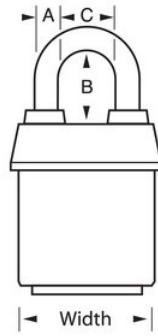

6125

2-3/8in (60mm) ProSeries® Weather  
Tough®

Trailers, Trucks, &  
Towing

- ---
- /
- 2-3/8in (60mm) heavy steel body withstands physical attack
- 1-3/8in (35mm) tall, 3/8in (10mm) diameter hardened boron alloy shackle for superior cut resistance
- 
- 5

6125 ProSeries® Weather Tough® 2-3/8in (60mm) 1-3/8in (35mm) 3/8in (10mm) 5

6125

60mm

A10 mm B35 mm C22  
mm

6

24

---

**Master Lock Europe S.A.S.**