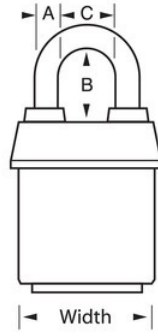

## 6127LJ

2-5/8in (67mm) Wide ProSeries®  
Weather Tough® Laminated Steel  
Rekeyable Pin Tumbler Padlock with 2-  
1/2in (64mm) Shackle

Trailers, Trucks, &  
Towing

- —
- /
- 2-5/8in (67mm) heavy steel body withstands physical attack
- 2-1/2in (64mm) tall, 7/16in (11mm) diameter hardened boron alloy shackle for maximum cut resistance
- 
- 5

6127KALJ ProSeries® 2-5/8in (67mm) 2-1/2in (64mm) 7/16in (11mm) 5

6127LJ

67mm

A11 mm B64 mm C22  
mm

6

24

---

**Master Lock Europe S.A.S.**