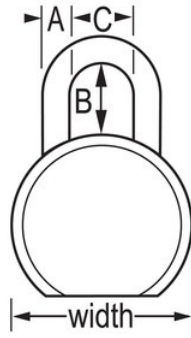

6230

2-1/2in (64mm) Wide ProSeries® Solid Steel Rekeyable Pin Tumbler Padlock

Trailers, Trucks, & Towing

- /
- 2-1/2in (64mm) round wide solid steel body
- 
- 1-1/8in (29mm) tall, 7/16in (11mm) hardened boron alloy shackle for superior cut resistance
- 
- 5

6230ProSeries®2-1/2in (64mm)1-1/8in (29mm)7/16in (11mm)5

6230

64mm

A11 mm B29 mm C22  
mm

6

24

---

**Master Lock Europe S.A.S.**