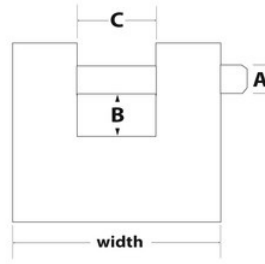

680EURD

80mm

A: 11mm B: 14mm C: 29mm

4

12

Master Lock Europe S.A.S.

10 avenue de l'arche - Le Colisée Gardens, bâtiment A - 92 400 Courbevoie - La Défense - France
O:+33-1-41437200 | F:+33-1-41437204
www.masterlock.eu