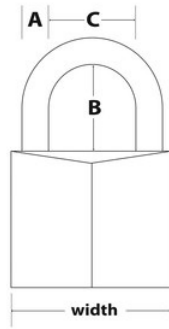

9140EURDBLK

40mm;

School, Employee
& Health Club

Tools, Job Boxes &
Gang Boxes

- 40mm 9140EURDBLK40mm6mm21mm4

-

- 4

-

-

- 2

-

9140EURDBLK

A: 6mm B: 21mm C:
21mm

4

24

Master Lock Europe S.A.S.