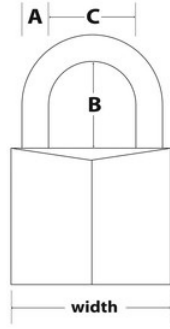

9140EURDBLK

40mm;

• 40mm      9140EURDBLK40mm6mm21mm4

•

• 4

•

•

• 2

•

9140EURDBLK

40mm

A6 mm B21 mm C21 mm

4

24

---

**Master Lock Europe S.A.S.**