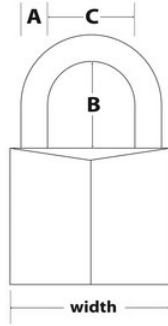

9140EURDBLKLF

40mm 38mm ;

School, Employee
& Health Club

Tools, Job Boxes &
Gang Boxes

• 40mm 9140EURDBLKLF40mm6mm38mm4

•

•

• 4

•

•

• 2

•

9140EURDBLKLF

A: 6mm B: 38mm C:
21mm

4

24