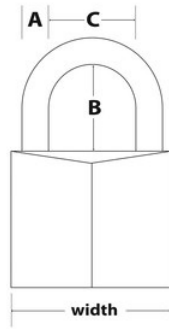

9150EURDBLK

50mm ;

&

• 50mm 9150EURDBLK50mm7mm25mm5

•

• 5

•

•

• 2

•

9150EURDBLK

50mm

A: 7mm B: 25mm C:
25mm

4

24

Master Lock Europe S.A.S.