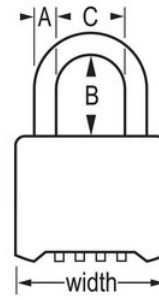

975DCOM

2in (51mm) Wide Resettable
Combination Brass Padlock

- 4
- 10,000—
-
- 2in (51mm) wide brass body for strength and weatherability
- 1in (25mm) tall, 5/16in (8mm) diameter hardened steel shackle for superior cut resistance
-

The Master Lock No. 975DCOM Resettable Combination Padlock- packed in carded packing for showroom display - features a 2in (51mm) wide brass body for superior strength and weatherability and a 1in (25mm) tall, 5/16in (8mm) diameter hardened steel shackle for excellent cut resistance. Dual deadlocking protects against prying, shimming and rap attacks and a shackle seal protects components for trouble-free operation. The 4-digit dials allow you to set-your-own combination and reset to restrict/change allowed access without a combination reset tool.

975DCOM

51mm

A8 mm B25 mm C25 mm

Resettable Combination, Commercial Carded
Packaging

6

36

Master Lock Europe S.A.S.

10 avenue de l'arche - Le Colisée Gardens, bâtiment A - 92 400 Courbevoie - La Défense - France
O: +33-1-41437200 | F: +33-1-41437204
www.masterlock.eu