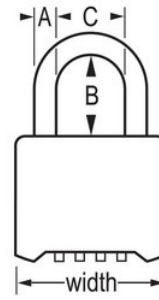

## 975DLHCOM

2in (51mm) Wide Resettable  
Combination Brass Padlock

- 4
- 10,000—
- 
- 2in (51mm) wide brass body for strength and weatherability
- 2in (25mm) tall, 5/16in (8mm) diameter hardened steel shackle for superior cut resistance
- 

The Master Lock No. 975DLHCOM Resettable Combination Padlock- packed in carded packing for showroom display - features a 2in (51mm) wide brass body for superior strength and weatherability and a 2in (51mm) tall, 5/16in (8mm) diameter hardened steel shackle for excellent cut resistance. Dual deadlocking protects against prying, shimming and rap attacks and a shackle seal protects components for trouble-free operation. The 4-digit dials allow you to set-your-own combination and reset to restrict/change allowed access without a combination reset tool.

---

975DLHCOM

51mm

A8 mm B51 mm C25 mm

Resettable Combination, Commercial Carded  
Packaging

6

36

---