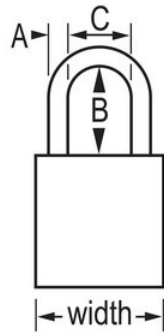

A1106BLK

Black Anodized Aluminum Safety Padlock, 1-1/2in (38mm) Wide with 1-1/2in (38mm) Tall Shackle

-
- 1-1/2in (38mm) wide black anodized aluminum body, 1/4in (6mm) diameter chrome plated, boron alloy shackle with 1-1/2in (38mm) clearance
-
-
-
-
- 5

A11061-1/2in (38mm)1-1/2in (38mm)1/4in (6mm)

A1106BLK

38mm

A6 mm B38 mm C20 mm

6

24

Master Lock Europe S.A.S.

10 avenue de l'arche - Le Colisée Gardens, bâtiment A - 92 400 Courbevoie - La Défense - France
O:+33-1-41437200 | F:+33-1-41437204
www.masterlock.eu