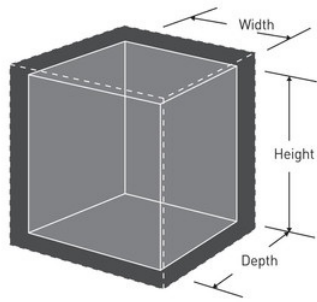

CB-10ML

CB-10ML

-
- Key lock ? includes 2 keys
- 6
-

H x W x D

CB-10ML

8.3cm x 25cm x
18.8cm

3

Master Lock Europe S.A.S.