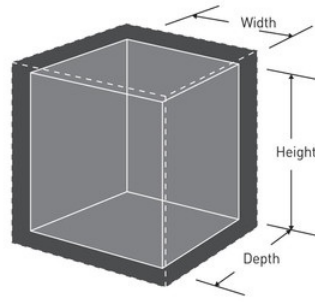

H x W x D

H060ES

17.8 cm x 38.1 cm x 27.9 cm

9.1 kg

1

Master Lock Europe S.A.S.

10 avenue de l'arche - Le Colisée Gardens, bâtiment A - 92 400 Courbevoie - La Défense - France
O:+33-1-41437200 | F:+33-1-41437204
www.masterlock.eu