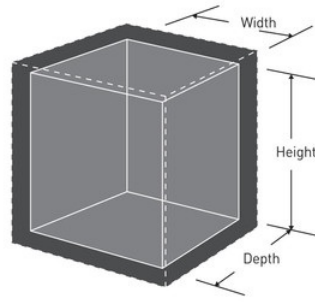

H x W x D

HL100ES

22.9 cm x 45.7 cm x 40.6 cm

13.9 kg

1

Master Lock Europe S.A.S.

10 avenue de l'arche - Le Colisée Gardens, bâtiment A - 92 400 Courbevoie - La Défense - France
O:+33-1-41437200 | F:+33-1-41437204
www.masterlock.eu