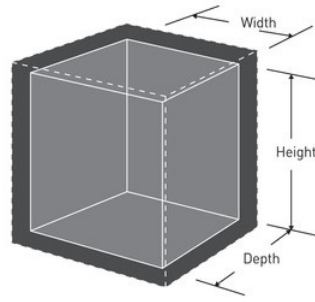

LTW123GTC

A4

U

- 2460%
- 42,5cm
- UL/ETL1010°CCDU120
- ETL2420cm
- ETL4,5
- 2+1+
-
-

H x W x D

LTW123GTC

45.3 cm x 41.5 cm x 49.1 cm

1