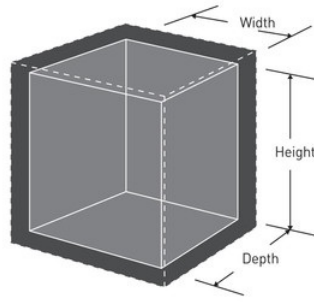

H x W x D

LTW205GYC

60.5 cm x 47.2 cm x 49 cm

1

Master Lock Europe S.A.S.

10 avenue de l'arche - Le Colisée Gardens, bâtiment A - 92 400 Courbevoie - La Défense - France
O: +33-1-41437200 | F: +33-1-41437204
www.masterlock.eu