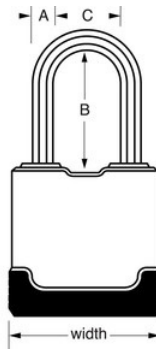

M115EURDLF

49mm Excell®

38mm

1500eURDBLK4400EURD)

&

Self-Storage Units
& Lockers

Tools, Job Boxes &
Gang Boxes

- Rust-Oleum®
- Tough-Cut? octagonal boron-carbide shackle is 50% harder than hardened steel
- 38mm
- Dual-Armor? construction: 49mm wide laminated steel core with weather resistant cover protects against snow, rain, dirt, mud, grime and salt
-
-
- 4
-

Excell® M115EURDLF49mmRust-Oleum®8mm38mmTough-Cut™50%4

Rust-Oleum Certified ProtectionRust-Oleum Corporation

M115EURDLF

A: 8mm B: 38mm C:
20mm

4

24

Master Lock Europe S.A.S.

10 avenue de l'arche - Le Colisée Gardens, bâtiment A - 92 400 Courbevoie - La Défense - France
O:+33-1-41437200 | F:+33-1-41437204
www.masterlock.eu