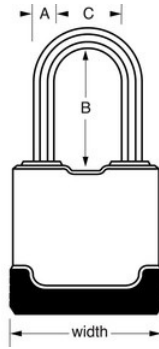

M115EURTLF

49mm 38mm Excell® ; 2-

&

1500eURDBLK and
4400EUREC)

- Rust-Oleum®
- Tough-Cut™ 50%
- 38mm
- Dual-Armor® construction: 49mm wide laminated steel core with weather resistant cover protects against snow, rain, dirt, mud, grime and salt
-
-
- 4
-
-

Excell® M115EURTLF 49mm Rust-Oleum® 8mm 38mm Tough-Cut™ 50% 4

Rust-Oleum Certified Protection Rust-Oleum Corporation

M115EURLF

49mm

A8 mm B38 mm C20 mm

4

16

Master Lock Europe S.A.S.