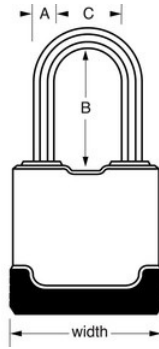

M115EURTRILF

49mm 38mm Excell® ; 3-

&

1500eURDBLK and
4400EUREC)

- Rust-Oleum®
- Tough-Cut™ 50%
- 38mm
- Dual-Armor® construction: 49mm wide laminated steel core with weather resistant cover protects against snow, rain, dirt, mud, grime and salt
-
-
- 4
-
-

Excell® M115EURTRILF 49mm Rust-Oleum® 8mm 38mm Tough-Cut™ 50% 4

Rust-Oleum Certified Protection Rust-Oleum Corporation

M115EURTRILF

49mm

A8 mm B38 mm C20 mm

4

16

Master Lock Europe S.A.S.