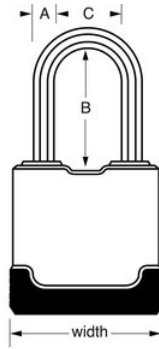

## M115KALF

49mm Excell® 38mm,

&

1500eURDBLK and  
4400EUREC)

- ---
- Rust-Oleum®
- Tough-Cut? octagonal boron-carbide shackle is 50% harder than hardened steel
- 38mm
- Dual-Armor? construction: 48mm wide laminated steel core with weather resistant cover protects against snow, rain, dirt, mud, grime and salt
- 
- 
- 4
- 

Excell® M115KALF --- 49mm Rust-Oleum® 8mm 38mm Tough-Cut™ 50% 4

Rust-Oleum Certified Protection Rust-Oleum Corporation

M115KALF

49mm

A8 mm B38 mm C20 mm

4

24

---