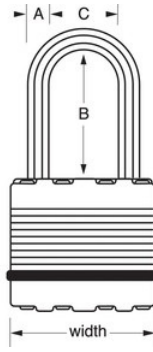

M15KALF
66mmExcell®38mm

&

- ---
- Tough-Cut™ 50%
- 38mm
- Dual-Armor® protection: 66mm laminated steel core for strength surrounded by stainless steel & zinc outer components for weather resistance
-
-
- 5
-

Excell® M15KALF66mm11mm38mmTough-Cut™ 50%5

M15KALF

66mm

A11 mm B38 mm C31
mm

4

24

Master Lock Europe S.A.S.

10 avenue de l'arche - Le Colisée Gardens, bâtiment A - 92 400 Courbevoie - La Défense - France
O: +33-1-41437200 | F: +33-1-41437204
www.masterlock.eu