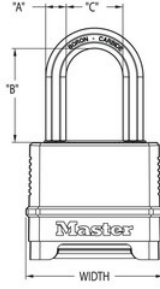

## M175EURDLF

56mm 38mm Excell® ;

Self-Storage Units  
& Lockers

- Tough-Cut™ octagonal boron-carbide shackle is 50% harder than hardened steel
- 38mm
- 56mm
- 
- 
- 410,000
- 
- 
- 

Excell® M175EURDLF56mm9mm38mmTough-Cut™ 50%

M175EURDLF

56mm

A: 9mm B: 38mm C:  
24mm

4

24

---

**Master Lock Europe S.A.S.**

10 avenue de l'arche - Le Colisée Gardens, bâtiment A - 92 400 Courbevoie - La Défense - France  
O: +33-1-41437200 | F: +33-1-41437204  
[www.masterlock.eu](http://www.masterlock.eu)