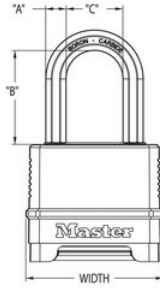

M175EURDLH  
56mm 51mm Excell® ;

- Tough-Cut™ 50% Excell® M175EURDLH56mm9mm51mmTough-Cut™ 50%
- 51mm
- 56mm
- 
- 
- 410,000
- 
- 
-

M175EURDLH

56mm

A: 9mm B: 51mm C:  
24mm

4

24

---