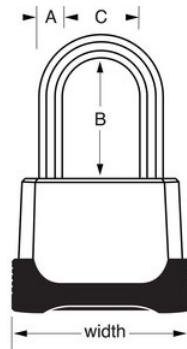

## M176EURDLH

56mm 51mm Excell® ; ;

- Tough-Cut™ 50% Excell® M176EURDLH56mm9mm51mmTough-Cut™ 50%
- 51mm
- 56mm
- 
- 410,000
- 
-

M176EURDLH

56mm

A: 9mm B: 51mm C:  
24mm

4

24