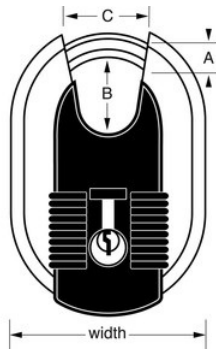

M187EURD

60mmExcell®

Self-Storage Units
& Lockers

- Tough-Cut? octagonal boron-carbide shackle is 50% harder than hardened steel

- 60mm

-

-

- 4

-

-

-

Excell®M187EURD60mm8mm24mmTough-Cut™ 50%4

M187EURD

A: 8mm B: 24mm C:
22mm

4

24