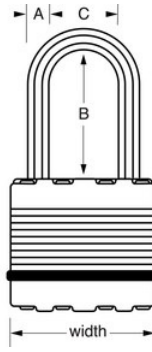

M1KALF 48mmExcell®38mm

&

1500eURDBLK and
4400EUREC)

- ---
- Tough-Cut™ 50%
- 38mm
- Dual-Armor® protection: 48mm laminated steel core for strength surrounded by stainless steel & zinc outer components for weather resistance
-
-
- 4
-

Excell® M1KALF48mm8mm38mmTough-Cut™ 50%4

M1KALF

48mm

A8 mm B28 mm C20 mm

4

24

Master Lock Europe S.A.S.

10 avenue de l'arche - Le Colisée Gardens, bâtiment A - 92 400 Courbevoie - La Défense - France
O:+33-1-41437200 | F:+33-1-41437204
www.masterlock.eu