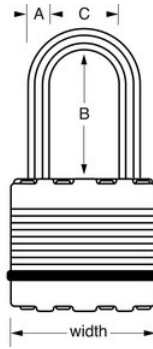

M1KALJ
48mmExcell®64mm

&

1500eURDBLK and
4400EUREC)

- ---
- Tough-Cut™ 50%
- 64mm
- Dual-Armor® protection: 44mm laminated steel core for strength surrounded by stainless steel & zinc outer components for weather resistance
-
-
- 4
-

Excell® M1KALJ48mm8mm64mmTough-Cut™ 50%4

M1KALJ

48mm

A: 8 mm B: 64 mm C: 20
mm

4

24

Master Lock Europe S.A.S.

10 avenue de l'arche - Le Colisée Gardens, bâtiment A - 92 400 Courbevoie - La Défense - France
O: +33-1-41437200 | F: +33-1-41437204
www.masterlock.eu