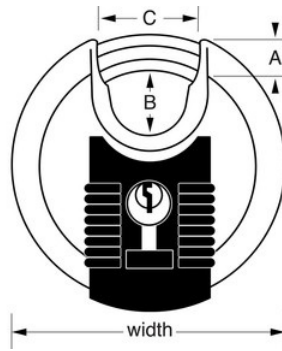

M40EURDNUM

70mm

A: 9mm B: 16mm C:
24mm

4

24

Master Lock Europe S.A.S.

10 avenue de l'arche - Le Colisée Gardens, bâtiment A - 92 400 Courbevoie - La Défense - France
O:+33-1-41437200 | F:+33-1-41437204
www.masterlock.eu