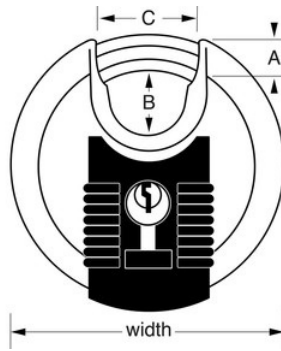

•

M50EURD

80mm

A: 12mm B: 17mm C: 24mm

/

4

24

Master Lock Europe S.A.S.