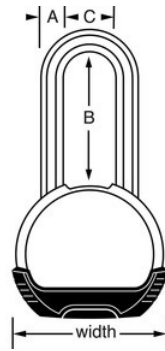

M830EURDLH

54mm

A10 mm B51 mm C20
mm

4

24

Master Lock Europe S.A.S.

10 avenue de l'arche - Le Colisée Gardens, bâtiment A - 92 400 Courbevoie - La Défense - France
O: +33-1-41437200 | F: +33-1-41437204
www.masterlock.eu