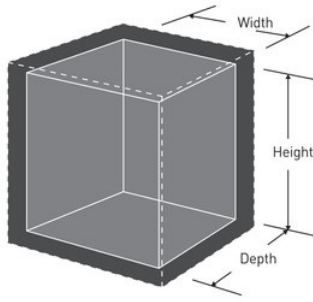

PP1KML

PP1KML

- - 
  - 
  - Key lock ? includes 2 keys
  - 
  - 75cm x 6mm
-

**H x W x D**

PP1KML

8.3 cm x 28.8 cm x 25.5  
cm

1

---