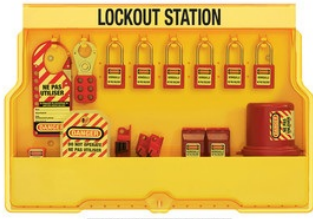

S1850E410FRC

English/French Electrical Lockout Wall Station with Standard Device Assortment and six Zenex™ Thermoplastic Padlocks
Includes French safety tags

ESTACIÓN DE SEGURIDAD
STATION DE VERROUILLAGE

- (1) S1850 French/English Wall Station containing:
- (6) 410RED Zenex™
- (1) 420 (1) 427
- (1) S2005
- (1) 488
- (2) 491B
- (4) 493B
- (2) 496B
- (2) 497ABLC/""(12/)
- Zenex™

The Master Lock No. S1850E410FRC French and English Lockout Station is a large capacity station focused on electrical lockout. It is equipped with 410RED Zenex™ Thermoplastic Padlocks, hasps, high-use electrical devices, and French/English safety tags. The station comes marked 'Lockout Station' in English, with Spanish and French labels included for easy application. Designed for departmental lockout needs, the station includes 8 hanger clips that each hold 2 lockout padlocks or hasps, and holes at the bottom offer a place for pegs or hooks to hang bulky devices. Durable construction helps ensure long life in manufacturing facilities. The covered station keeps out dust and grime and can be locked with a combination padlock to limit access if needed. The station measures 23.5 in wide x 15.5 in tall x 4.5 in deep (596mm x 393mm x 114mm).