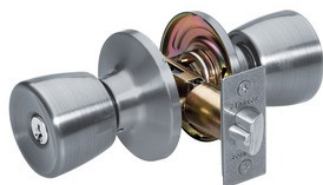

TU0115KA4S

Tulip Style Knob Entry Door Lock; Satin Nickel, SC1

Doors

- Entry Door Lock
- Six-way adjustable latch fits all doors: 2-3/8in (60mm) or 2-3/4in (70mm) backset, square, rounded corners, or drive-in
- ANSI Grade 3 performance
- - KA4
- SC1
- 8

The Master Lock No. TU0115KA4S features a tulip style knob with six-way adjustable latch to fit all doors with 2-3/8in or 2-3/4in backset, square, rounded corners, or drive-in. This knob offers ANSI Grade 3 performance for exterior locking applications. The satin nickel finish provides a sleek appearance. Operates with SC1 cylinder. The Limited 25 Year Mechanical/Five (5) Year Finish Warranty provides peace of mind from a brand you can trust.