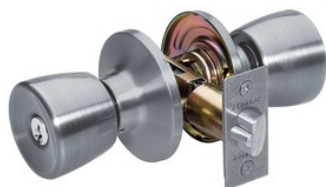

TU00115

Tulip Style Knob Entry Door Lock; Satin Nickel

Doors

- Entry Door Lock
- Six-way adjustable latch fits all doors: 2-3/8in (60mm) or 2-3/4in (70mm) backset, square, rounded corners, or drive-in
- ANSI Grade 3 performance
- - KA4
- 4

The Master Lock No. TU00115 features a tulip style knob with six-way adjustable latch to fit all doors with 2-3/8in or 2-3/4in backset, square, rounded corners, or drive-in. This knob offers ANSI Grade 3 performance for exterior locking applications. The satin nickel finish provides a sleek appearance. The Ten Year Limited Warranty provides peace of mind from a brand you can trust.