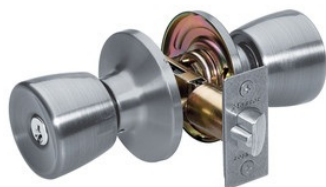

TU00115KA4

Tulip Style Knob Entry Door Lock; Satin Nickel

Doors

- Entry Door Lock
- Six-way adjustable latch fits all doors: 2-3/8in (60mm) or 2-3/4in (70mm) backset, square, rounded corners, or drive-in
- ANSI Grade 3 performance
- - KA4
- 8

The Master Lock No. TU00115KA4 features a tulip style knob with six-way adjustable latch to fit all doors with 2-3/8in or 2-3/4in backset, square, rounded corners, or drive-in. This knob offers ANSI Grade 3 performance for exterior locking applications. The satin nickel finish provides a sleek appearance. The Ten Year Limited Warranty provides peace of mind from a brand you can trust.