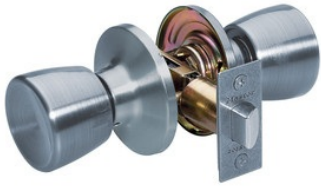

TU00415

Tulip Style Hall and Closet Door Knob;
Satin Nickel

Doors

-
- Six-way adjustable latch fits all doors: 2-3/8in (60mm) or 2-3/4in (70mm) backset, square, rounded corners, or drive-in
- ANSI Grade 3 performance
- —
- 4

The Master Lock No. TU00415 features a tulip style knob with six-way adjustable latch to fit all doors with 2-3/8in or 2-3/4in backset, square, rounded corners, or drive-in. This knob offers ANSI Grade 3 performance for interior non-locking applications. The satin nickel finish provides a sleek appearance. The Ten Year Limited Warranty provides peace of mind from a brand you can trust.