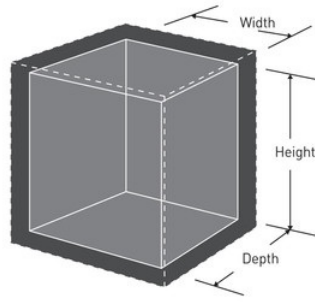

X041ML

-
- 2
- Resettable digital combination with override key ? includes 2 keys
-
-

X041ML

H x W x D

X041ML

19.4cm x 29cm x
26.4cm

1

Master Lock Europe S.A.S.