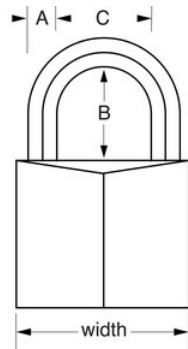

- 4

-

1145EURD

40mm

A7.5 B23C22

4

24

Master Lock Europe S.A.S.