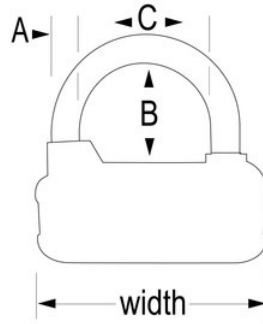

# Master Lock®

1534EURD

64mm;

- 64mm 1534EURD64mm 6mm25mm422500

- 

- 4

- 2

-

1534EURD

64mm

A: 7mm B: 25mm C:  
32mm

///

4

24

---

**Master Lock Europe S.A.S.**