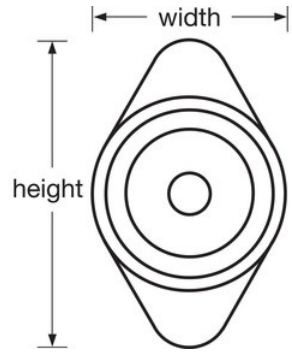

1630MDRED

-

1630MDREDADA

- -
 -
 -
 - 3
 - 5
 -
 - ADA1636MKADA
 - 17mm19mm
-

1630MDRED

47mm

50

Master Lock Europe S.A.S.