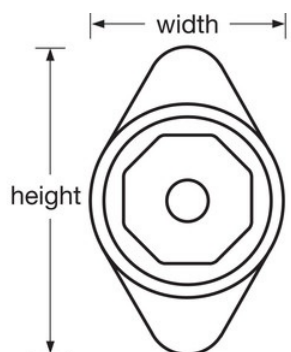

1654MD

-

1654MDADA

-
-
-
- 3
- 5
-
-
- ADA1676MKADA
- 17mm19mm

1654MD

47mm

50

Master Lock Europe S.A.S.