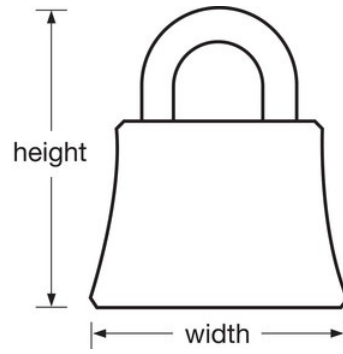

2650EURD

60mm

A: 7mm B: 19mm C:
22mm

4

24

Master Lock Europe S.A.S.

10 avenue de l'arche - Le Colisée Gardens, bâtiment A - 92 400 Courbevoie - La Défense - France
O:+33-1-41437200 | F:+33-1-41437204
www.masterlock.eu